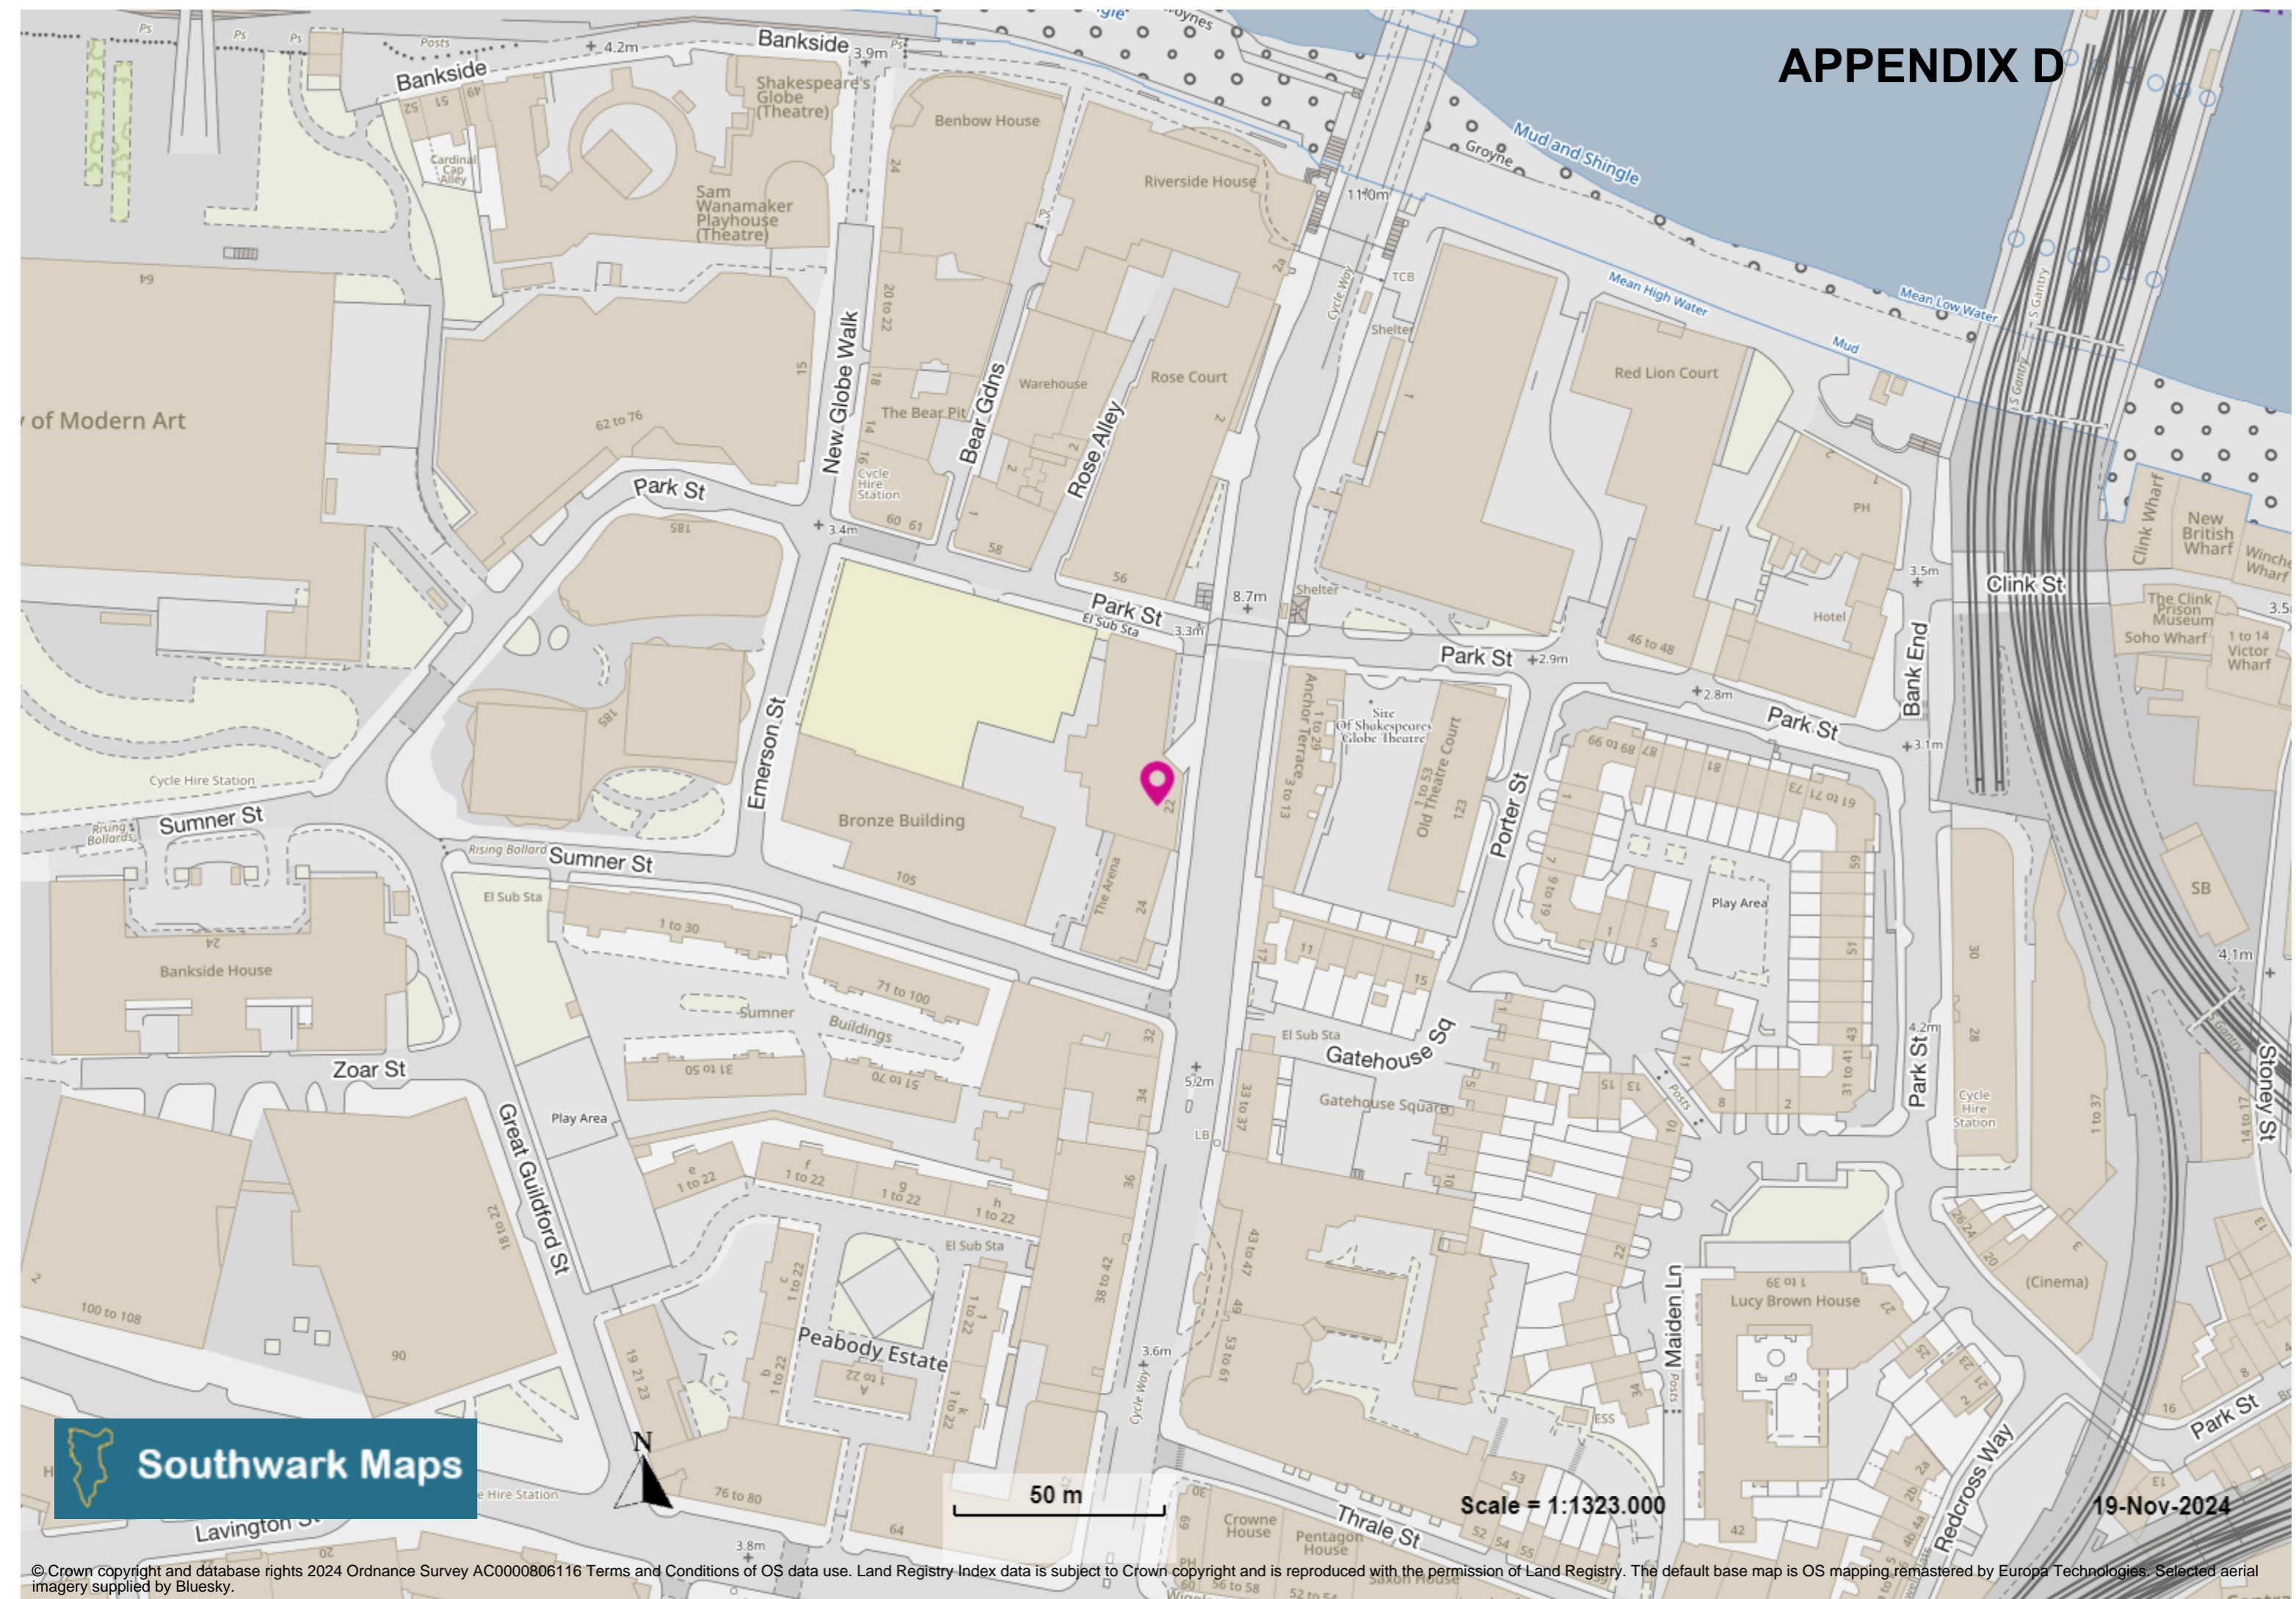

# APPENDIX D

 Southwark Maps

50 m

Scale = 1:1323,000

19-Nov-2024